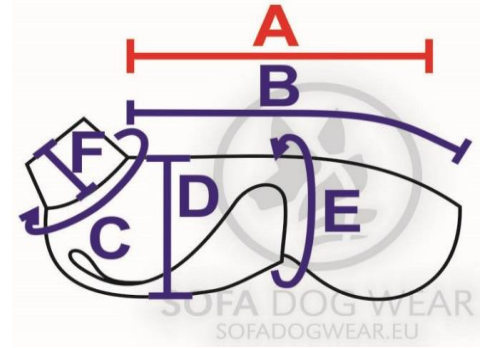

SOFA DOG WEAR
SOFADOGWEAR.EU

D 2303

Hugo NEON

dog			size	coat				
Examples of dog breeds	kg	A	cm ($\pm 3\%$)	B	C	D	E	F
standar WH female, small WH male	13	45	S2	53	42	28	40-48	13
standard WH male, small saluki female, small sloughi female	17	50	S3	59	48	31	45-54	14
WH sprinter, saluki, sloughi, galgo, azawakh females	21	55	M1	65	54	35	50-62	15
medium saluki male, pharaoh hound, galgo male, azawakh male	25	60	M2	71	60	39	55-70	16
bigger saluki male, bigger galgo male, medium greyhound	30	65	L1	77	64	43	60-78	17
bigger greyhound, medium borzoi	38	70	L2	83	68	48	65-86	18